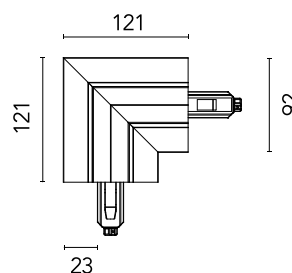

FLOS

■ ATP0106A0EAB1 Black

90° L-Corner Outer

Length: 100 - Ceiling recessed

90° Corner. With electrical feeding connection. With electrical feeding connection.

Are you a professional and your project needs consulting and support?

[BOOK AN APPOINTMENT](#)

Main specifications

Mounting	Ceiling recessed
Environments	Indoor dry location
Light sources included	no

Physical

Colour	Black
Trim	No
Recessed depth (mm)	30
Length (mm)	100
Net weight (kg)	0.15
IP internal	20