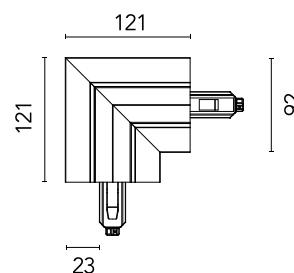

## 90° L-Corner Inner

Length: 100 - Ceiling recessed

90° Corner. With electrical feeding connection. With electrical feeding connection.

Are you a professional and your project needs consulting and support?

### Physical

Colour	Black
Trim	No
Recessed depth (mm)	30
Length (mm)	100
Net weight (kg)	0.15
IP internal	20