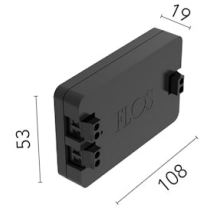

REQUIRED
Power supply

Electrical

60.9777A

Remote Power Supply Non Dimmable 24V. 120W. 220/240V

REQUIRED
Power supply

Electrical

60.9705A

Remote Power Supply Non Dimmable 24V. 60W. 220/240V