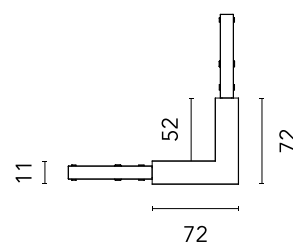

Wall surface, Ceiling surface

90° flat corner. Can be powered. It has a rear space for the supply connection. Rear feeding cable entry.

Are you a professional and your project needs consulting and support?

[BOOK AN APPOINTMENT](#)

Main specifications

Mounting Wall surface, Ceiling surface

Environments Indoor dry location

Light sources included No

Physical

Colour Black

Net weight (kg) 0.02

IP internal 20

Download

[Mounting instructions](#)

[PDF](#)