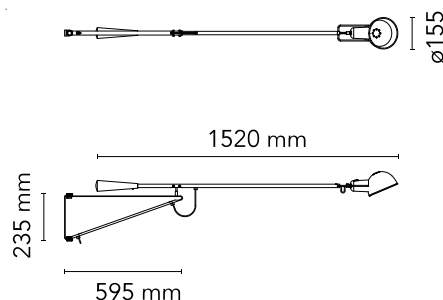

Are you a professional and your project needs consulting and support?

[BOOK AN APPOINTMENT](#)

Main specifications

| | |
|------------------------|---------------------|
| EAN | 8059607047156 |
| Mounting | Wall |
| Environments | Indoor dry location |
| Light source type | Bulb |
| Light sources included | No |
| Lamp category | Halogen |
| Lamp holders | E27 |
| Icos | HSGSA |
| Number of lamps | 1 |
| Power (W) | 75 |

Physical

| | |
|---------------------|-------|
| Colour | White |
| Length (mm) | 1680 |
| Cord length (mm) | 2030 |
| Net weight (kg) | 3.8 |
| Package height (mm) | 1725 |
| Package width (mm) | 150 |
| Package length (mm) | 340 |
| Package volume (m3) | 0.09 |
| IP internal | 20 |