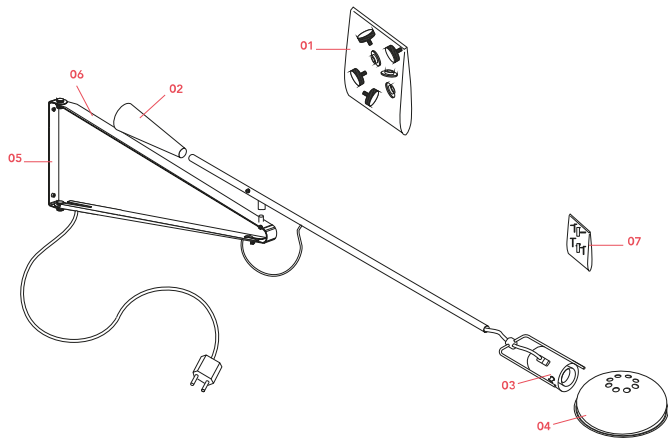

- | | | |
|-----|--|-----------|
| 01. | 265/265 Small Screw set for wall attachment | RA0300200 |
| 02. | 265 Small Counterweight White | RF32736 |
| 03. | 265/265 Small White lamp holder with reflector support and electrical cable assembly | RF01395 |
| 04. | White reflector | RF00784 |
| 05. | 265 Small Wall Attachment White | RF32740 |
| 06. | 265 Small Bracket Support White | RF32738 |
| 07. | 265/265 Small Screws bag group stm3x 3 ce c.10 p | RF11719 |