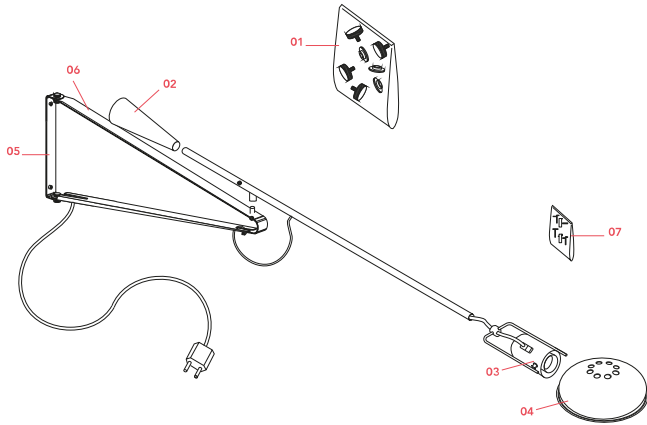

LED Lamp 11.5W E27 220-240V
2700K A70

NOT INCLUDED

RF32564

LED Lamp 11.5W E27 220-240V
3000K A70

Spare Parts

- | | | |
|-----|--|-----------|
| 01. | 265/265 Small Screw set for wall attachment | RA0300200 |
| 02. | 265 White counterweight | RF01855 |
| 03. | 265/265 Small White lamp holder with reflector support and electrical cable assembly | RF01395 |
| 04. | White reflector | RF00784 |
| 05. | 265 White wall attachment | RF02565 |
| 06. | 265 White triangle stem support | RF02563 |
| 07. | 265/265 Small Screws bag group stm3x 3 ce c.10 p | RF11719 |

RA0300200
265/265 Small Screw set for wall attachment

RF01855
265 White counterweight

RF01395
265/265 Small White lamp holder with reflector support and electrical cable assembly

RF00784
White reflector

RF02565
265 White wall attachment