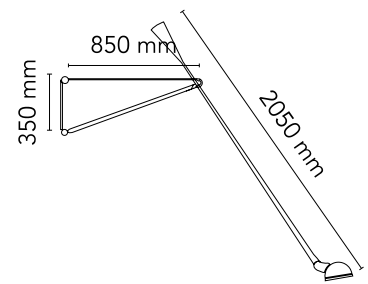

Halogen - 75W

Wall lamp providing direct light. Painted steel adjustable arm and reflector. Chrome-plated brass reflector support. Cast iron tapered counterweight. Painted steel wall fixture.

Are you a professional and your project needs consulting and support?

[BOOK AN APPOINTMENT](#)