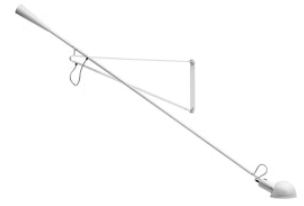

FLOS

A0300009 White

265

Designed by Paolo Rizzatto, 1973

Halogen - 75W

Wall lamp providing direct light. Painted steel adjustable arm and reflector. Chrome-plated brass reflector support. Cast iron tapered counterweight. Painted steel wall fixture.

Are you a professional and your project needs consulting and support?

[BOOK AN APPOINTMENT](#)

Main specifications

EAN	8059607012260
Mounting	Wall
Environments	Indoor dry location
Light source type	Bulb
Light sources included	No
Lamp category	Halogen
Lamp holders	E27
Icos	HSGSA
Number of lamps	1
Power (W)	75

Physical

Colour	White
Length (mm)	2450
Cord length (mm)	2030
Net weight (kg)	5.7
Package height (mm)	2110
Package width (mm)	150
Package length (mm)	390
Package volume (m3)	0.12
IP internal	20

Download

[Mounting instructions](#)  PDF