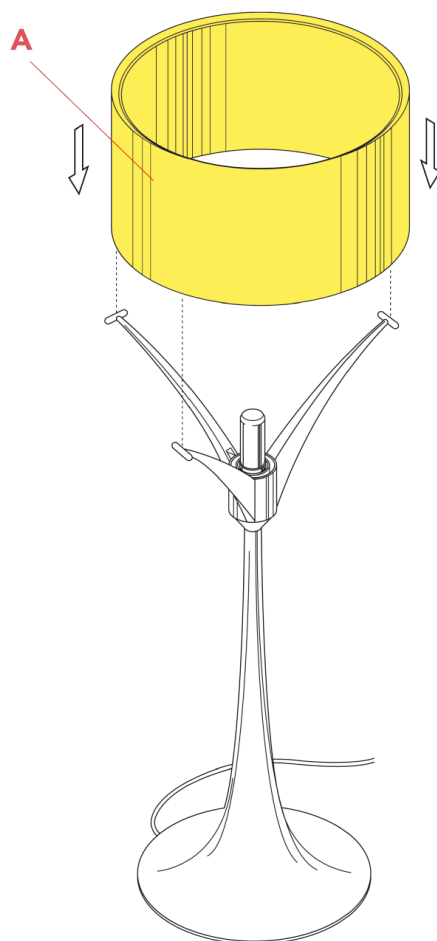

**RF12147**

Spun Light Floor black diffuser

WARNING! When installing and whenever acting on the appliance, ensure that the power supply has been switched off.  
For the installation of the spare-part, it is necessary to consult a qualified electrician.

**RF12147**

Spun Light Floor black diffuser

Fig.1

Place the diffuser (A) on the lamp body.

WARNING! When installing and whenever acting on the appliance, ensure that the power supply has been switched off.  
For the installation of the spare-part, it is necessary to consult a qualified electrician.