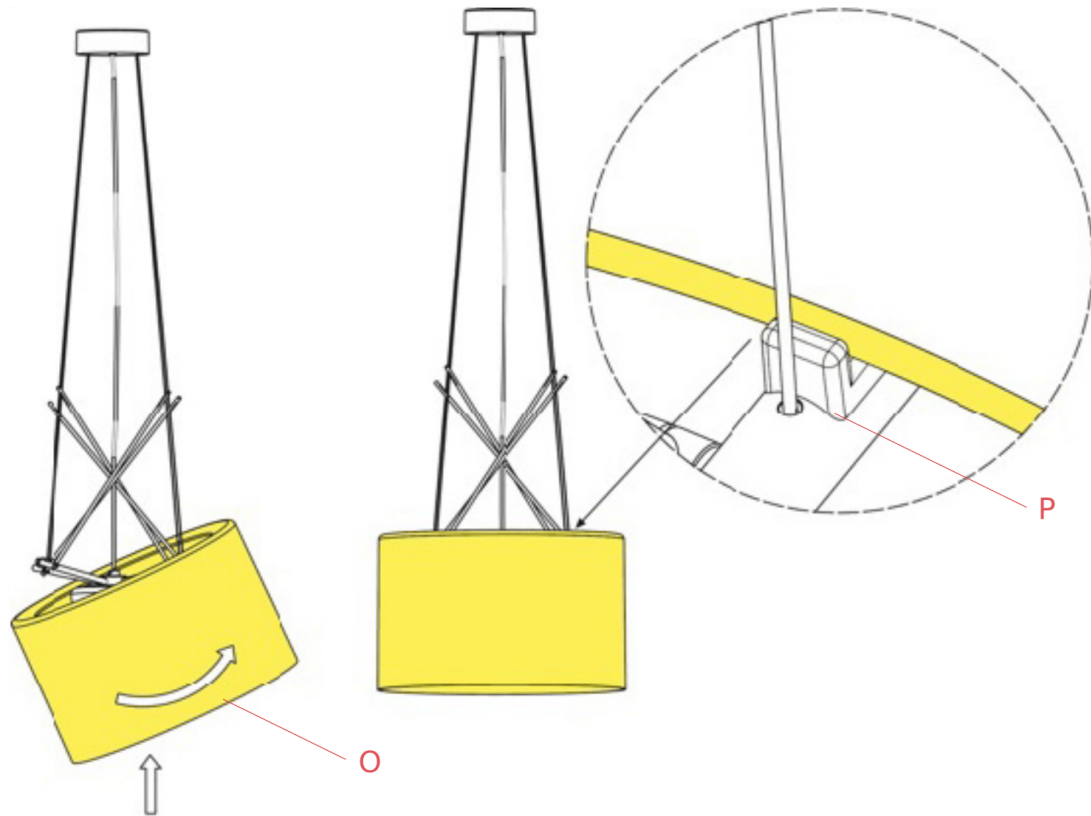

F5923020

Ray Suspension/Floor 2 glass diffuser

WARNING! When installing and whenever acting on the appliance, ensure that the power supply has been switched off.
For the installation of the spare-part, it is necessary to consult a qualified electrician.

F5923020

Ray Suspension/Floor 2 glass diffuser

Fig.1

Position the diffuser (D) on the support (A).

WARNING! When installing and whenever acting on the appliance, ensure that the power supply has been switched off.
For the installation of the spare-part, it is necessary to consult a qualified electrician.

F5923020

Ray Suspension/Floor 2 glass diffuser

Fig.1

Assemble the diffuser (O) on the frame, installing it as shown in the image on the left hand side, ensuring that the edges of the diffuser are placed over the appropriate supports (P).