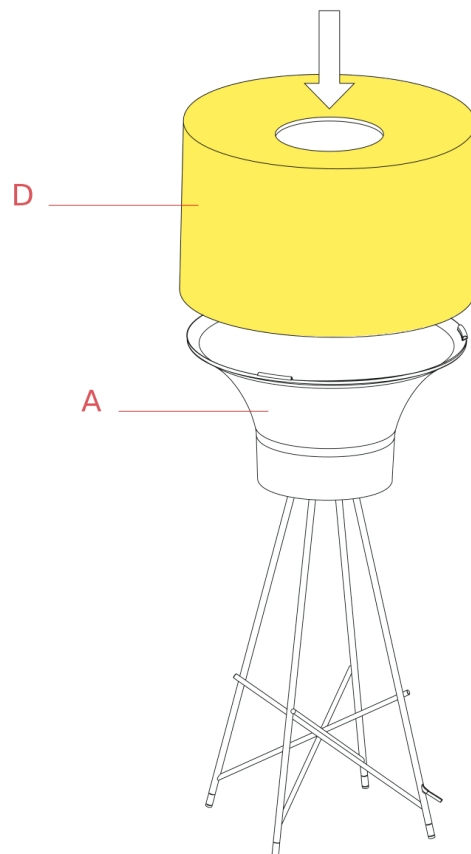

F5923020

Ray Suspension/Floor 2 glass diffuser

WARNING! When installing and whenever acting on the appliance, ensure that the power supply has been switched off.
For the installation of the spare-part, it is necessary to consult a qualified electrician.

F5923020

Ray Suspension/Floor 2 glass diffuser

Fig.1

Position the diffuser (D) on the support (A).

WARNING! When installing and whenever acting on the appliance, ensure that the power supply has been switched off.
For the installation of the spare-part, it is necessary to consult a qualified electrician.

F5923020

Ray Suspension/Floor 2 glass diffuser

Fig.1

Assemble the diffuser (O) on the frame, installing it as shown in the image on the left hand side, ensuring that the edges of the diffuser are placed over the appropriate supports (P).