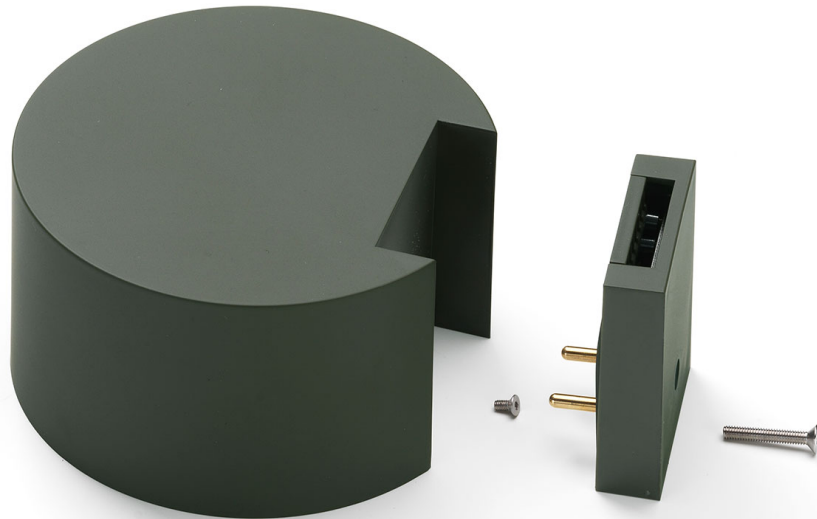

RF9523139

Wireline Assembly Rose Cover Green

WARNING! When installing and whenever acting on the appliance, ensure that the power supply has been switched off.
For the installation of the spare-part, it is necessary to consult a qualified electrician.

RF9523139

Wireline Assembly Rose Cover Green

Fig.1

Fig.2

Unfasten the screw (A) using the allen key and disassemble the ceiling rose.

WARNING! When installing and whenever acting on the appliance, ensure that the power supply has been switched off.
For the installation of the spare-part, it is necessary to consult a qualified electrician.

RF9523139

Wireline Assembly Rose Cover Green

Fig.3

Fig.4

Unfasten the screw (B) using the allen key and lift the cover.
Assemble now the new spare-part.

WARNING! When installing and whenever acting on the appliance, ensure that the power supply has been switched off.
For the installation of the spare-part, it is necessary to consult a qualified electrician.