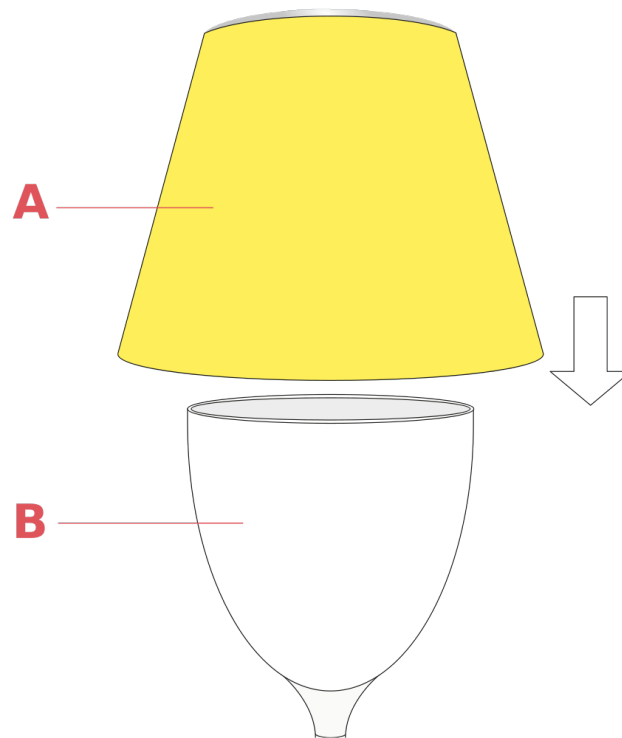

RF6255008

fabric diffuser assembly

WARNING! When installing and whenever acting on the appliance, ensure that the power supply has been switched off.
For the installation of the spare-part, it is necessary to consult a qualified electrician.

RF6255008

fabric diffuser assembly

Fig.1

Lock the external diffuser (A) to the inner diffuser (B) by forcing (pushing) it to clicks-on.
To lock the Soft version diffusers, it is necessary to locate the diffuser (A) on top of the inner diffuser (B) and force it harder in way that it clips-on to the diffuser (B).