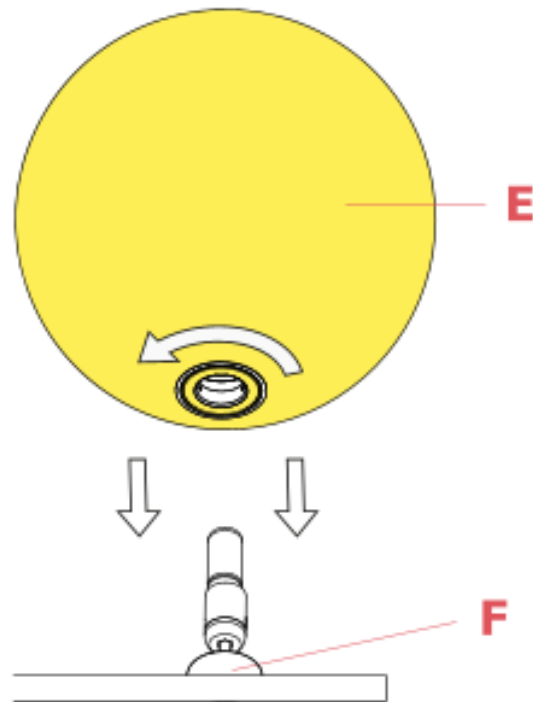

**F3136057**

IC Lights 1 diffuser for chrome version

WARNING! When installing and whenever acting on the appliance, ensure that the power supply has been switched off.  
For the installation of the spare-part, it is necessary to consult a qualified electrician.

**F3136057**

IC Lights 1 diffuser for chrome version

Fig.1

Assemble the glass diffuser (E) by fastening it delicately to the lamp body's ferrule (F).

WARNING! When installing and whenever acting on the appliance, ensure that the power supply has been switched off.  
For the installation of the spare-part, it is necessary to consult a qualified electrician.