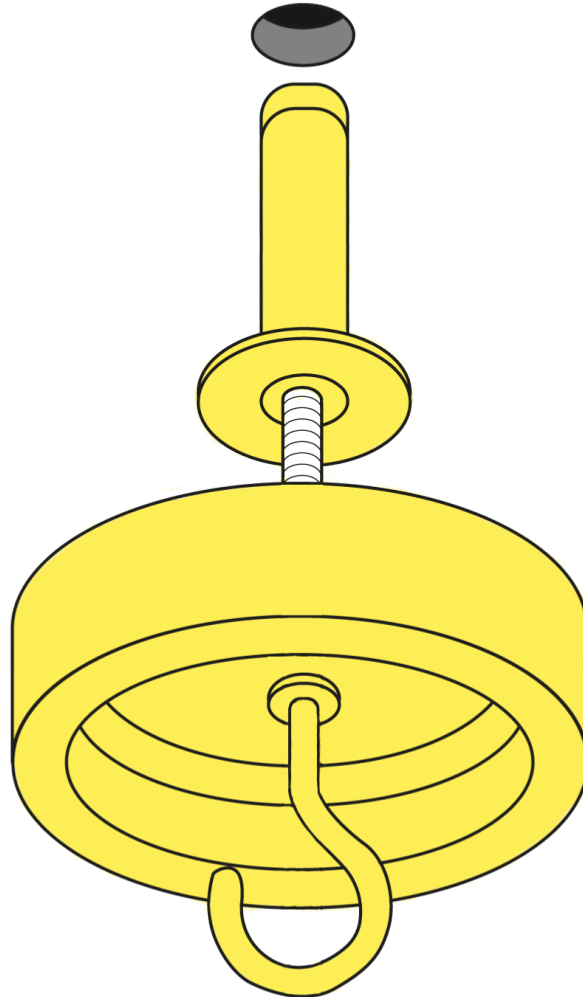

RF5400109

Parentesi White ceiling rose assembly

WARNING! When installing and whenever acting on the appliance, ensure that the power supply has been switched off.
For the installation of the spare-part, it is necessary to consult a qualified electrician.

RF5400109

Parentesi White ceiling rose assembly

Fig.1

Unscrew hook from expansion bolt, pass the hook through ceiling rose.

Drill a hole in the ceiling and insert the expansion bolt with hook.

Tighten the hook screw to fix the ceiling rose.

REMARKS! Select and employ screw plugs which are suited to the surface where the appliance is to be installed.