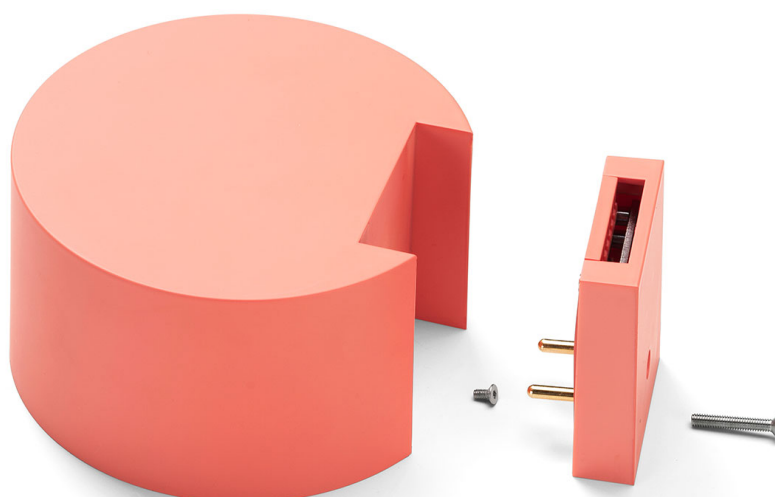

RF9523134

Wireline Assembly Rose Cover Pink

WARNING! When installing and whenever acting on the appliance, ensure that the power supply has been switched off.
For the installation of the spare-part, it is necessary to consult a qualified electrician.

RF9523134

Wireline Assembly Rose Cover Pink

Fig.1

Fig.2

Unfasten the screw (A) using the allen key and disassemble the ceiling rose.

WARNING! When installing and whenever acting on the appliance, ensure that the power supply has been switched off.
For the installation of the spare-part, it is necessary to consult a qualified electrician.

RF9523134

Wireline Assembly Rose Cover Pink

Fig.3

Fig.4

Unfasten the screw (B) using the allen key and lift the cover.
Assemble now the new spare-part.

WARNING! When installing and whenever acting on the appliance, ensure that the power supply has been switched off.
For the installation of the spare-part, it is necessary to consult a qualified electrician.