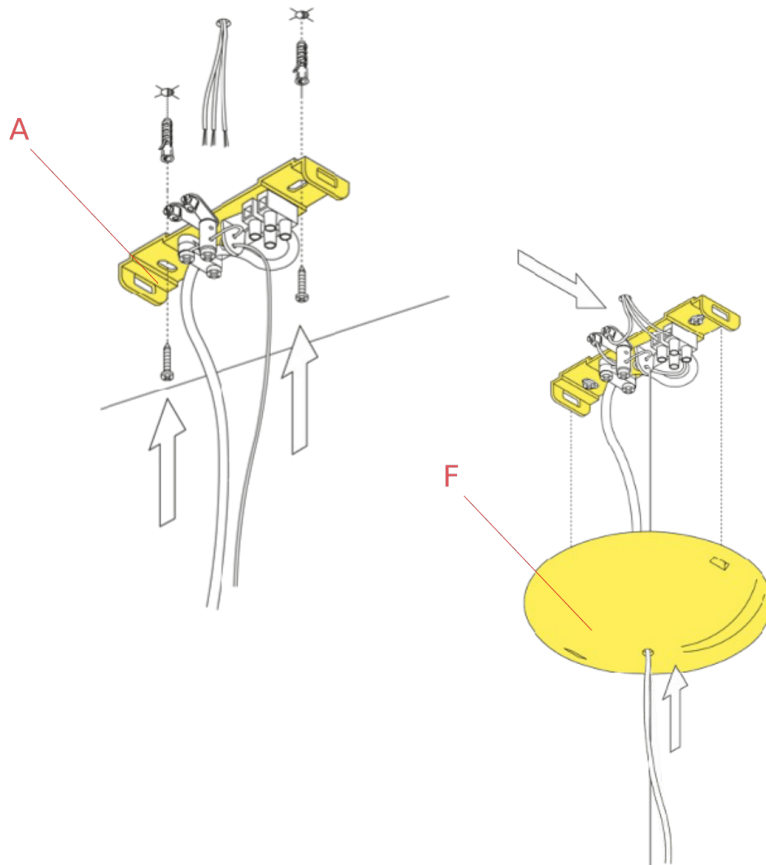

RF6410144

Gold ceiling rose assembly

WARNING! When installing and whenever acting on the appliance, ensure that the power supply has been switched off.
For the installation of the spare-part, it is necessary to consult a qualified electrician.

RF6410144

Gold ceiling rose assembly

Fig.1

Fix the wall fixture (A) with the appropriate expansion bolts. NOTE: Select and employ screw anchors which are suited to the surface where the appliance is to be installed.

Connect the power cable to the terminal box (not supplied with the spare-part). Mount the ceiling-rose (F).

WARNING! When installing and whenever acting on the appliance, ensure that the power supply has been switched off. For the installation of the spare-part, it is necessary to consult a qualified electrician.