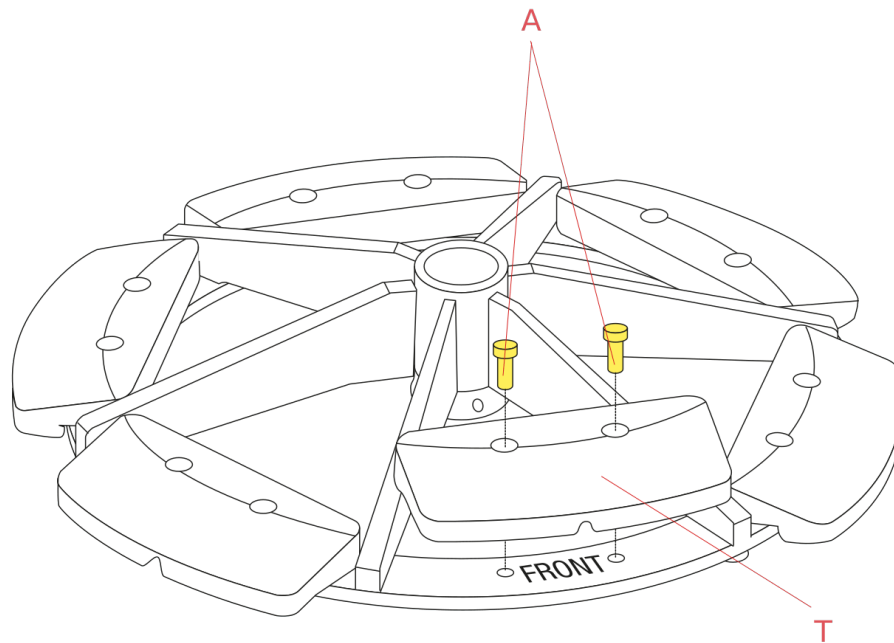

RF6372200

Superarchimoon Floor support bag kit

Fig.2

Assemble the counterweights (T) by fastening bolts (A).

WARNING! When installing and whenever acting on the appliance, ensure that the power supply has been switched off.
For the installation of the spare-part, it is necessary to consult a qualified electrician.