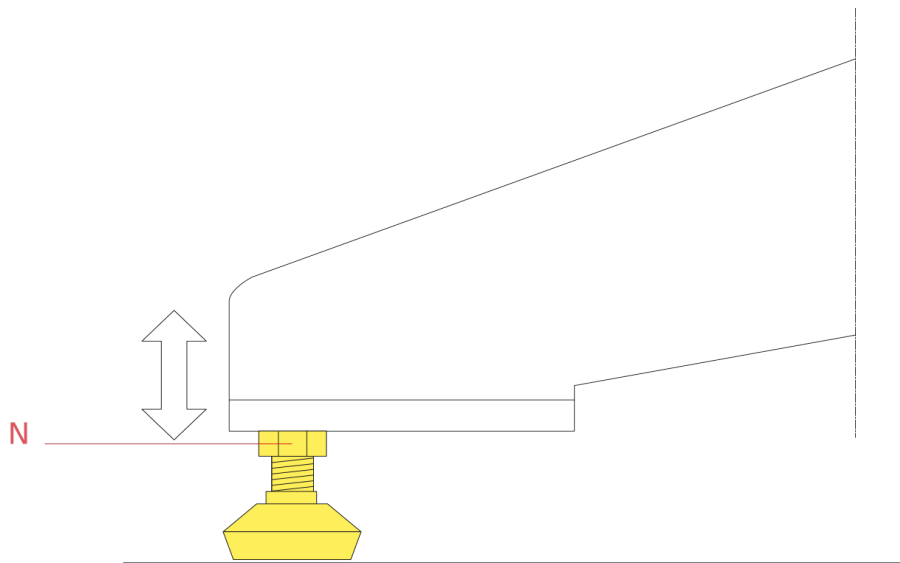

RF6372200

Superarchimoon Floor support bag kit

Fig.1

Fasten and unfasten the floor support until you get the right levelness of the lamp base. Once adjusted, lock the supports by tightening the locking nut (N).