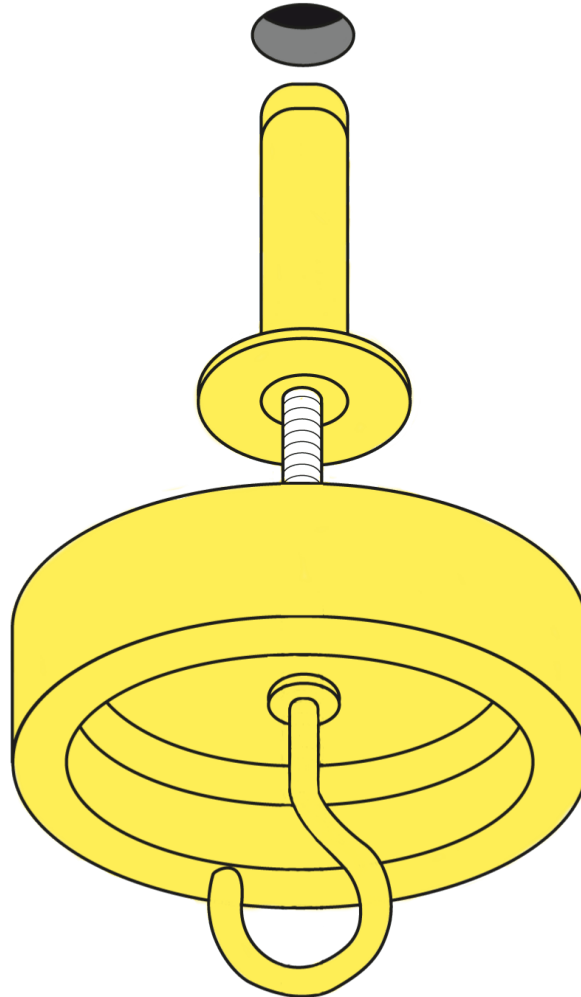

RF5400130

Parentesi Black ceiling rose assembly

WARNING! When installing and whenever acting on the appliance, ensure that the power supply has been switched off.
For the installation of the spare-part, it is necessary to consult a qualified electrician.

RF5400130

Parentesi Black ceiling rose assembly

Fig.1

Unscrew hook from expansion bolt, pass the hook through ceiling rose.

Drill a hole in the ceiling and insert the expansion bolt with hook.

Tighten the hook screw to fix the ceiling rose.

REMARKS! Select and employ screw plugs which are suited to the surface where the appliance is to be installed.

WARNING! When installing and whenever acting on the appliance, ensure that the power supply has been switched off.
For the installation of the spare-part, it is necessary to consult a qualified electrician.