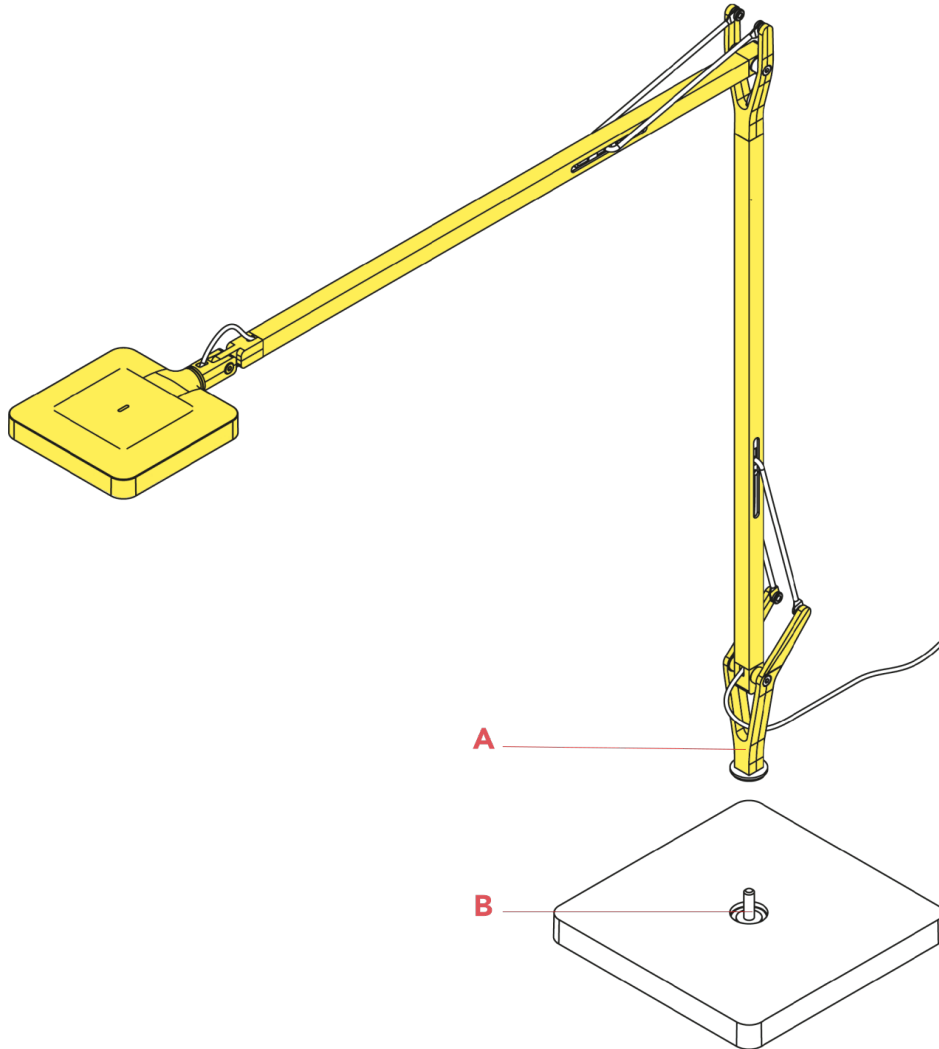

F3450030

Kelvin edge black body

WARNING! When installing and whenever acting on the appliance, ensure that the power supply has been switched off.
For the installation of the spare-part, it is necessary to consult a qualified electrician.

F3450030

Kelvin edge black body

Insert the support (A) of the device into the pin (B) of the base.

WARNING! When installing and whenever acting on the appliance, ensure that the power supply has been switched off.
For the installation of the spare-part, it is necessary to consult a qualified electrician.