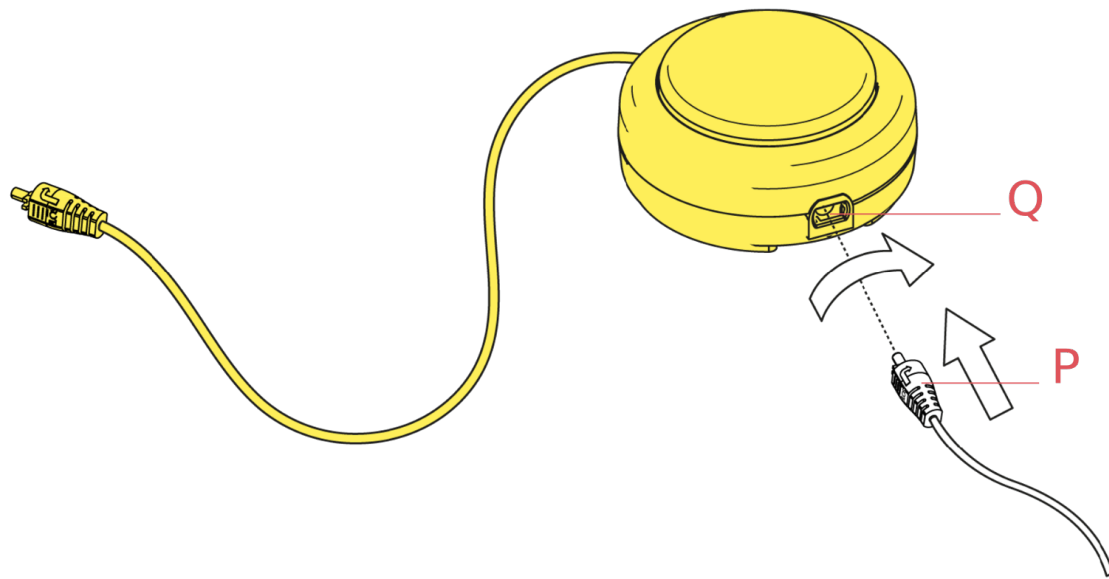

RF26383

Arco Led Switch dimmer 600Ma for new version

WARNING! When installing and whenever acting on the appliance, ensure that the power supply has been switched off.
For the installation of the spare-part, it is necessary to consult a qualified electrician.

RF26383

Arco Led Switch dimmer 600Ma for new version

Fig.1

Connect the plug (P) to the push button switch (Q) locking it by turning it 90° clockwise.

WARNING! When installing and whenever acting on the appliance, ensure that the power supply has been switched off.
For the installation of the spare-part, it is necessary to consult a qualified electrician.

RF26383

Arco Led Switch dimmer 600Ma for new version

Fig.2

Connect the plug (C) to the power unit (B) locking it in by rotating it 90° clockwise.

WARNING! When installing and whenever acting on the appliance, ensure that the power supply has been switched off.
For the installation of the spare-part, it is necessary to consult a qualified electrician.