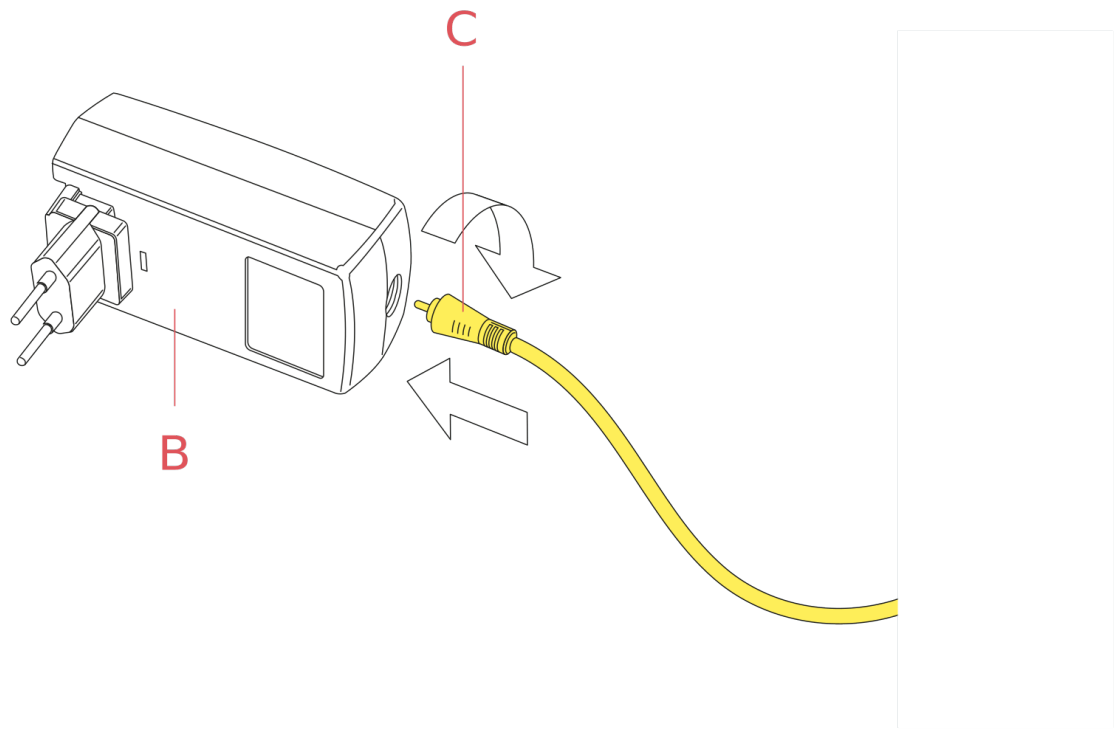

RF26383

Arco Led Switch dimmer 600Ma for new version

WARNING! When installing and whenever acting on the appliance, ensure that the power supply has been switched off.
For the installation of the spare-part, it is necessary to consult a qualified electrician.

RF26383

Arco Led Switch dimmer 600Ma for new version

Fig.1

Connect the plug (P) to the push button switch (Q) locking it by turning it 90° clockwise.

WARNING! When installing and whenever acting on the appliance, ensure that the power supply has been switched off.
For the installation of the spare-part, it is necessary to consult a qualified electrician.

RF26383

Arco Led Switch dimmer 600Ma for new version

Fig.2

Connect the plug (C) to the power unit (B) locking it in by rotating it 90° clockwise.

WARNING! When installing and whenever acting on the appliance, ensure that the power supply has been switched off.
For the installation of the spare-part, it is necessary to consult a qualified electrician.