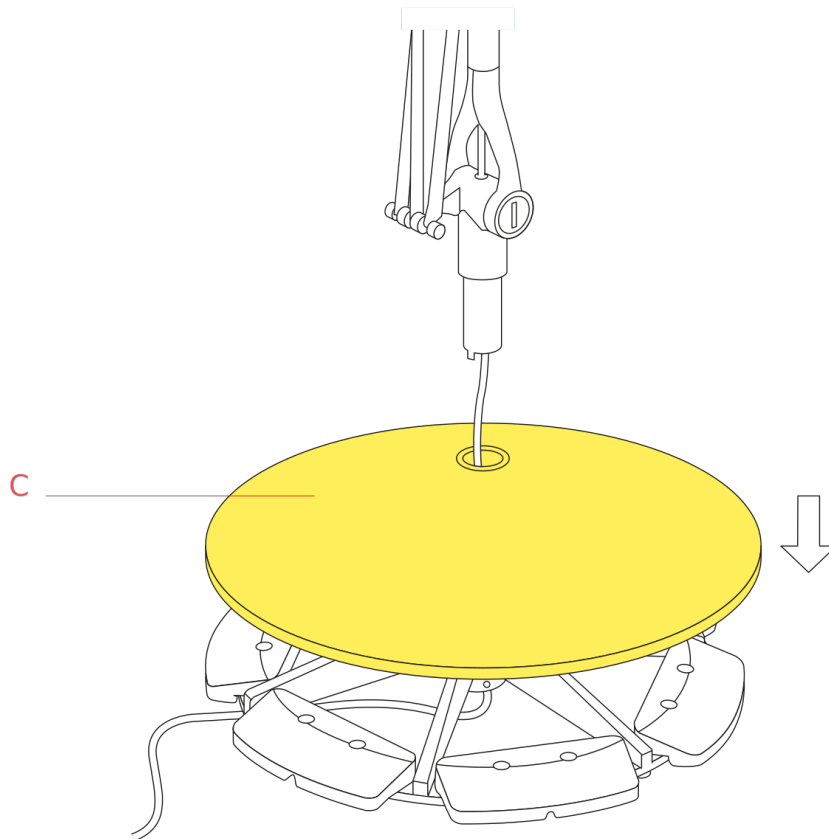

RF6372300

Superarchimoon Grey base cover

WARNING! When installing and whenever acting on the appliance, ensure that the power supply has been switched off.
For the installation of the spare-part, it is necessary to consult a qualified electrician.

RF6372300

Superarchimoon Grey base cover

Fig.1

Insert the feeding cable (W) into the base cover hole (G) and through the base hole (E).

WARNING! When installing and whenever acting on the appliance, ensure that the power supply has been switched off.
For the installation of the spare-part, it is necessary to consult a qualified electrician.

RF6372300

Superarchimoon Grey base cover

Fig.2

Position the base cover (C) on top of the base.

WARNING! When installing and whenever acting on the appliance, ensure that the power supply has been switched off.
For the installation of the spare-part, it is necessary to consult a qualified electrician.