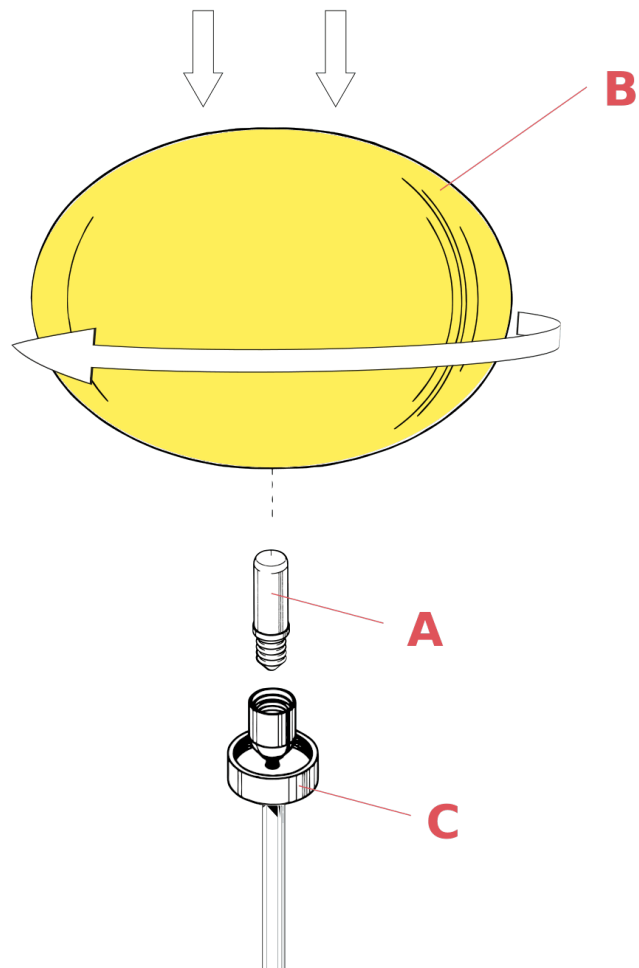

**F3055031**

Glo-Ball F3 opal diffuser. Black Base

WARNING! When installing and whenever acting on the appliance, ensure that the power supply has been switched off.  
For the installation of the spare-part, it is necessary to consult a qualified electrician.

**F3055031**

Glo-Ball F3 opal diffuser. Black Base

Fig.3

Insert the bulb (A). Position the diffuser (B) on the support (C) and secure it, turning it clockwise.

WARNING! When installing and whenever acting on the appliance, ensure that the power supply has been switched off.  
For the installation of the spare-part, it is necessary to consult a qualified electrician.