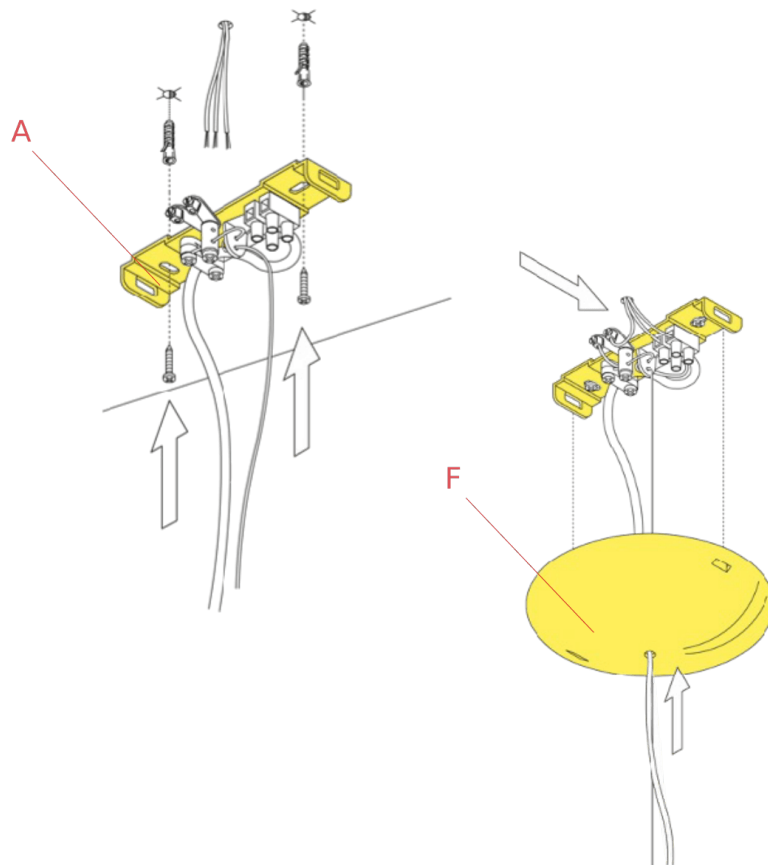

RF6410431

Opal black ceiling rose assembly

WARNING! When installing and whenever acting on the appliance, ensure that the power supply has been switched off.
For the installation of the spare-part, it is necessary to consult a qualified electrician.

RF6410431

Opal black ceiling rose assembly

Fig.1

Fix the wall fixture (A) with the appropriate expansion bolts. NOTE: Select and employ screw anchors which are suited to the surface where the appliance is to be installed.
Connect the power cable to the terminal box (not supplied with the sparepart).
Mount the ceiling-rose (F).

WARNING! When installing and whenever acting on the appliance, ensure that the power supply has been switched off.
For the installation of the spare-part, it is necessary to consult a qualified electrician.