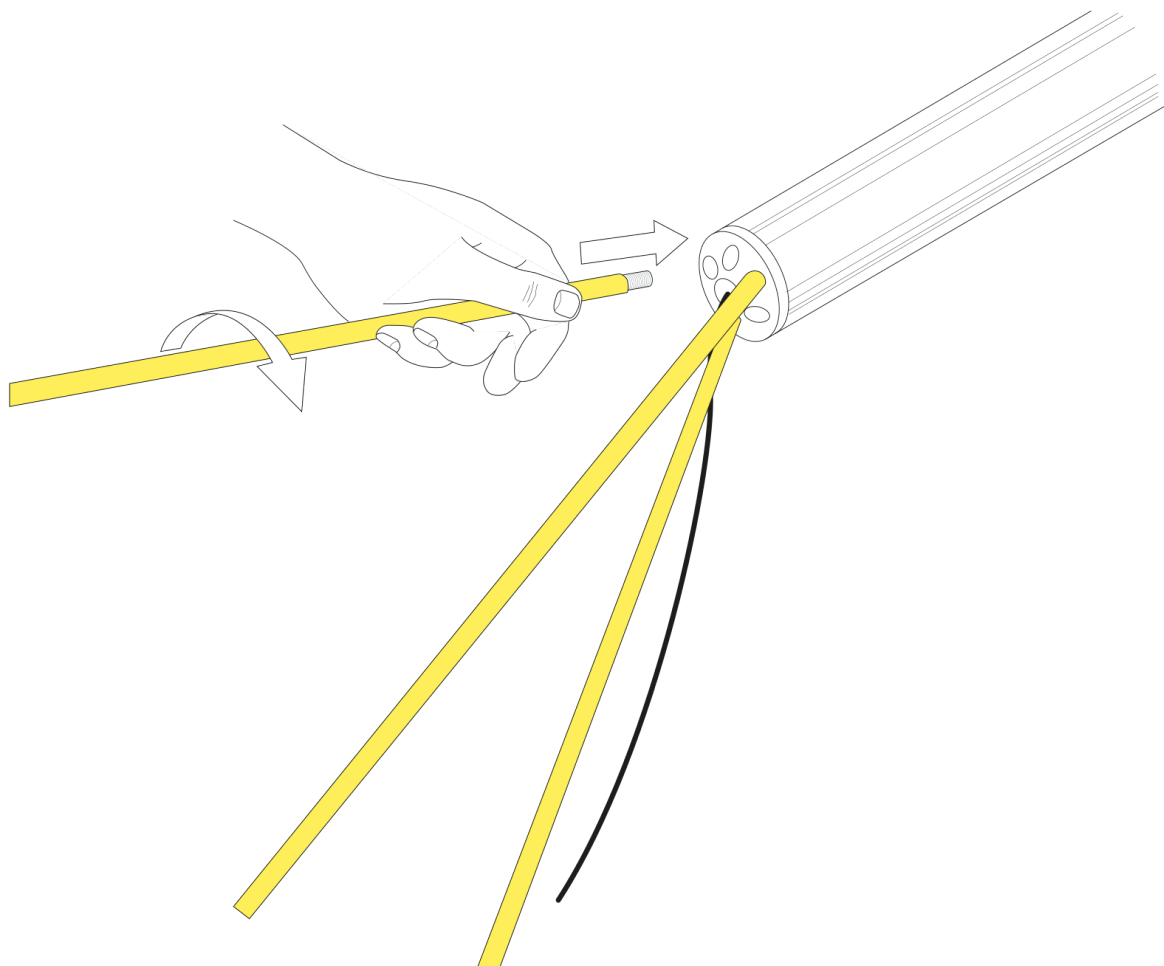

RF3770231

Luminator Black leg with ring

WARNING! When installing and whenever acting on the appliance, ensure that the power supply has been switched off.
For the installation of the spare-part, it is necessary to consult a qualified electrician.

RF3770231

Luminator Black leg with ring

Fig.1

Fasten the leg to the lamp body.

WARNING! When installing and whenever acting on the appliance, ensure that the power supply has been switched off.
For the installation of the spare-part, it is necessary to consult a qualified electrician.