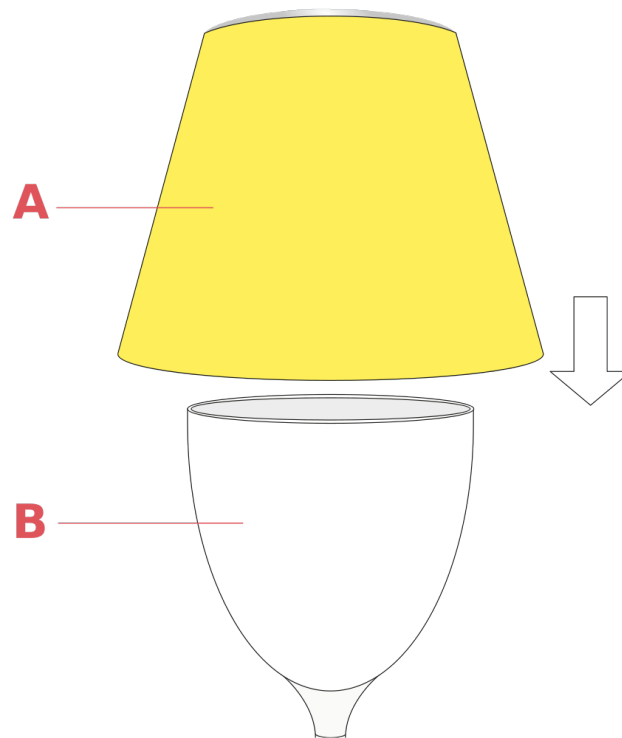

RF6255007

transparent diffuser assembly

WARNING! When installing and whenever acting on the appliance, ensure that the power supply has been switched off.
For the installation of the spare-part, it is necessary to consult a qualified electrician.

RF6255007

transparent diffuser assembly

Fig.1

Lock the external diffuser (A) to the inner diffuser (B) by forcing (pushing) it to clicks-on.
To lock the Soft version diffusers, it is necessary to locate the diffuser (A) on top of the inner diffuser (B) and force it harder in way that it clips-on to the diffuser (B).