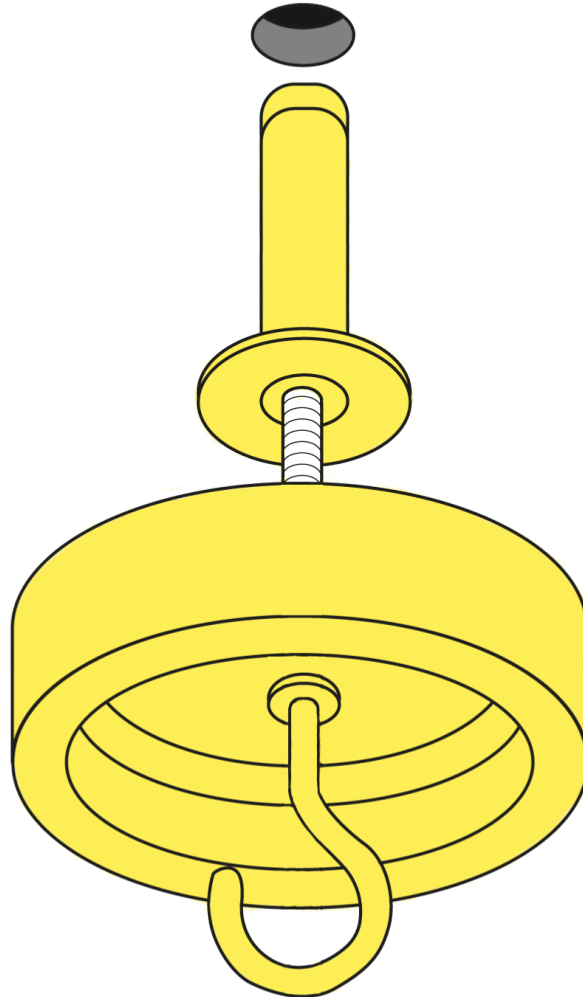

RF5400135

Parentesi Red ceiling rose assembly

WARNING! When installing and whenever acting on the appliance, ensure that the power supply has been switched off.
For the installation of the spare-part, it is necessary to consult a qualified electrician.

RF5400135

Parentesi Red ceiling rose assembly

Fig.1

Unscrew hook from expansion bolt, pass the hook through ceiling rose.

Drill a hole in the ceiling and insert the expansion bolt with hook.

Tighten the hook screw to fix the ceiling rose.

REMARKS! Select and employ screw plugs which are suited to the surface where the appliance is to be installed.