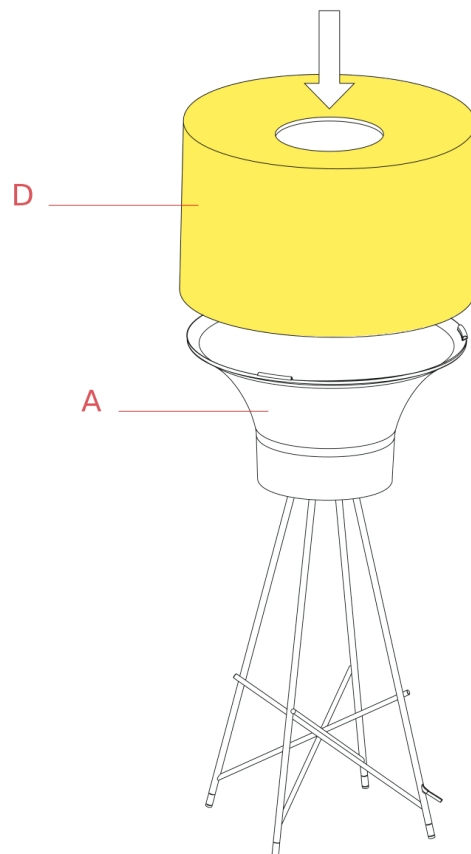

RF16085

Ray Floor 1-Table diffuser

WARNING! When installing and whenever acting on the appliance, ensure that the power supply has been switched off.
For the installation of the spare-part, it is necessary to consult a qualified electrician.

RF16085

Ray Floor 1-Table diffuser

Fig.1

Position the diffuser (D) on the support (A).

WARNING! When installing and whenever acting on the appliance, ensure that the power supply has been switched off.
For the installation of the spare-part, it is necessary to consult a qualified electrician.