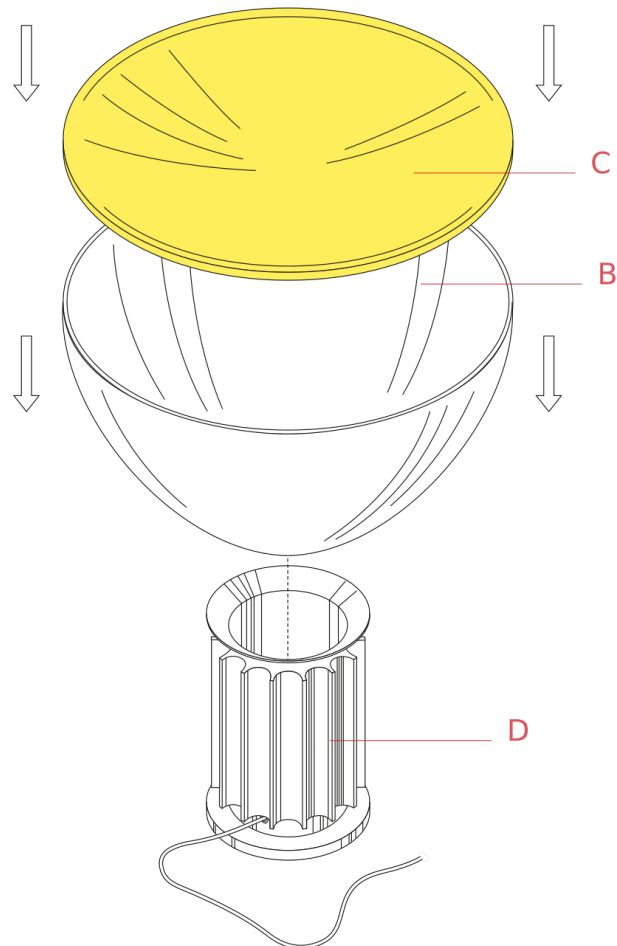

RF00780

Taccia Led Shiny white reflector

WARNING! When installing and whenever acting on the appliance, ensure that the power supply has been switched off.
For the installation of the spare-part, it is necessary to consult a qualified electrician.

RF00780

Taccia Led Shiny white reflector

Fig.1

Position the reflector (C) on the diffuser (B).

WARNING! When installing and whenever acting on the appliance, ensure that the power supply has been switched off.
For the installation of the spare-part, it is necessary to consult a qualified electrician.