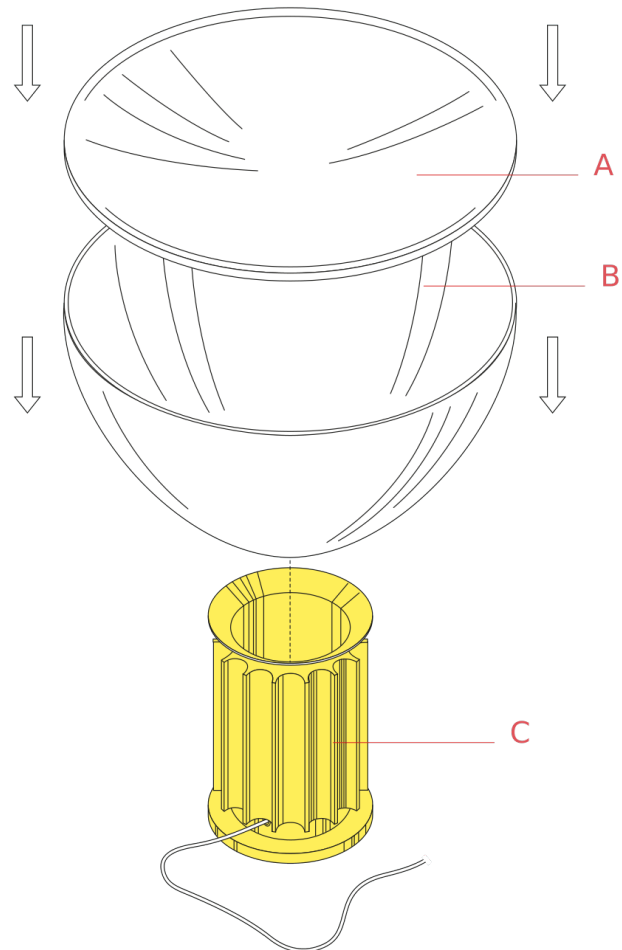

F6608004

Taccia led Anodized silver base

WARNING! When installing and whenever acting on the appliance, ensure that the power supply has been switched off.
For the installation of the spare-part, it is necessary to consult a qualified electrician.

F6608004

Taccia led Anodized silver base

Fig.1

Position the diffuser (B) and the reflector (A) on the base (C).

WARNING! When installing and whenever acting on the appliance, ensure that the power supply has been switched off.
For the installation of the spare-part, it is necessary to consult a qualified electrician.